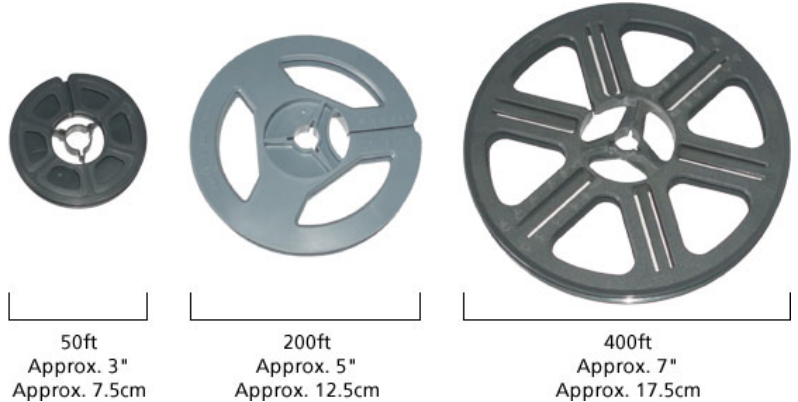

8mm Film to Digital 2K and 4K Scan pricing:

Digitize Each 50ft reel: HD \$20 2K - \$30 / 4K - \$60
Digitize Each 200ft reel: HD \$80 2K - \$120 / 4K - \$240
Digitize Each 400ft reel: HD \$160 2K - \$240 / 4K - \$480

16mm Film to Digital HD 2K and 4K Scan pricing:

Is priced by the foot HD is \$0.20/ft 2K is \$0.30/ft 4K is \$0.50/ft. The most common camera rolls are 100ft and 400ft we can do a full evaluation and let you know the total footage.